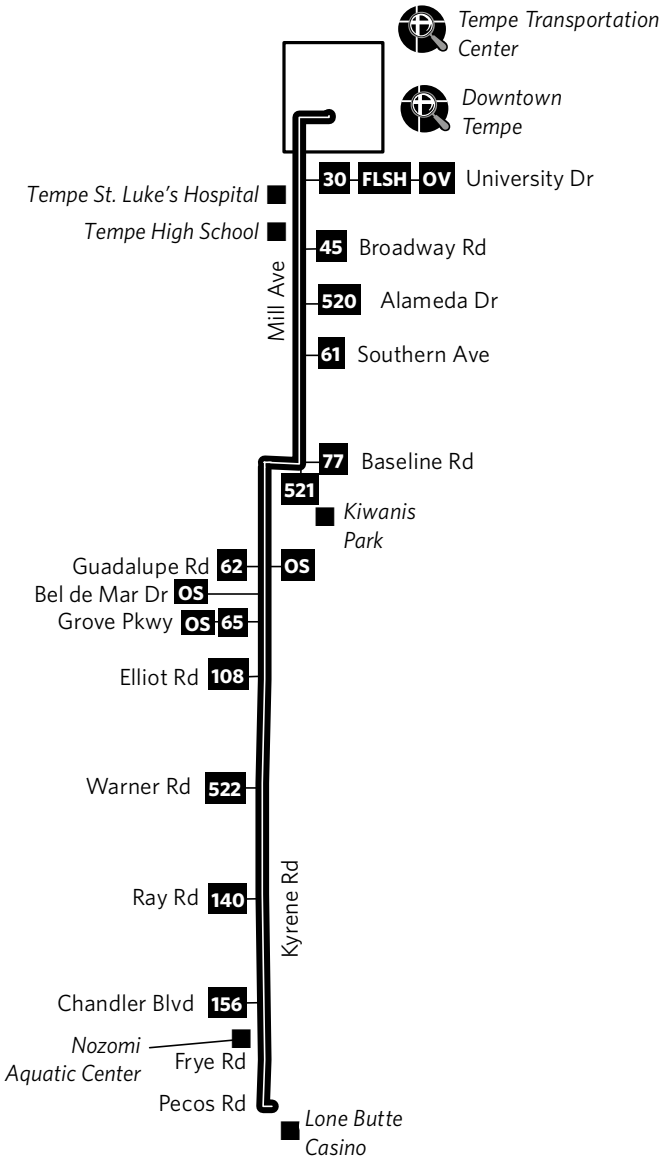

Route 66 — Mill/Kyrene

 See fold-out map for routes serving this area.
 Vea el mapa desplegable para las rutas que sirven esta área.

NOTICE:
 Routes 65 and 66 provide service along Kyrene Road and Mill Avenue between Grove Parkway and Downtown Tempe.

AVISO:
 Las rutas 65 y 66 proveen servicio a lo largo de Kyrene Road y Mill Avenue entre Grove Parkway y el Centro de Tempe.

Route 66 — Mill/Kyrene

Monday-Friday Northbound Lunes a Viernes, Rumbo al norte

Route 66 — Mill/Kyrene

Saturday Northbound Sábado, Rumbo al norte

| LONE BUTTE CASINO | KYRENE RD & WARNER RD | KYRENE RD & GUADALUPE RD | MILL AVE & BASELINE RD | MILL AVE & BROADWAY RD | TEMPE TC |
|-------------------|-----------------------|--------------------------|------------------------|------------------------|--------------|
| 4:54 | 5:04 | 5:09 | 5:14 | 5:22 | 5:31 |
| 5:54 | 6:04 | 6:09 | 6:14 | 6:22 | 6:31 |
| 6:54 | 7:04 | 7:09 | 7:14 | 7:22 | 7:31 |
| 7:54 | 8:04 | 8:09 | 8:14 | 8:22 | 8:31 |
| 8:54 | 9:04 | 9:09 | 9:14 | 9:22 | 9:31 |
| 9:54 | 10:04 | 10:09 | 10:14 | 10:22 | 10:31 |
| 10:54 | 11:04 | 11:09 | 11:14 | 11:22 | 11:31 |
| 11:54 | 12:04 | 12:09 | 12:14 | 12:22 | 12:31 |
| 12:54 | 1:04 | 1:09 | 1:14 | 1:22 | 1:31 |
| 1:54 | 2:04 | 2:09 | 2:14 | 2:22 | 2:31 |
| 2:54 | 3:04 | 3:09 | 3:14 | 3:22 | 3:31 |
| 3:54 | 4:04 | 4:09 | 4:14 | 4:22 | 4:31 |
| 4:54 | 5:04 | 5:09 | 5:14 | 5:22 | 5:31 |
| 5:54 | 6:04 | 6:09 | 6:14 | 6:22 | 6:31 |
| 6:54 | 7:04 | 7:09 | 7:14 | 7:22 | 7:31 |
| 7:54 | 8:04 | 8:09 | 8:14 | 8:22 | 8:31 |
| 8:54 | 9:04 | 9:09 | 9:14 | 9:22 | 9:31 |
| 9:54 | 10:04 | 10:09 | 10:14 | 10:22 | 10:31 |
| 10:54 | 11:04 | 11:09 | 11:14 | 11:22 | 11:31 |
| 11:54 | 12:04 | 12:09 | 12:14 | 12:22 | 12:31 |