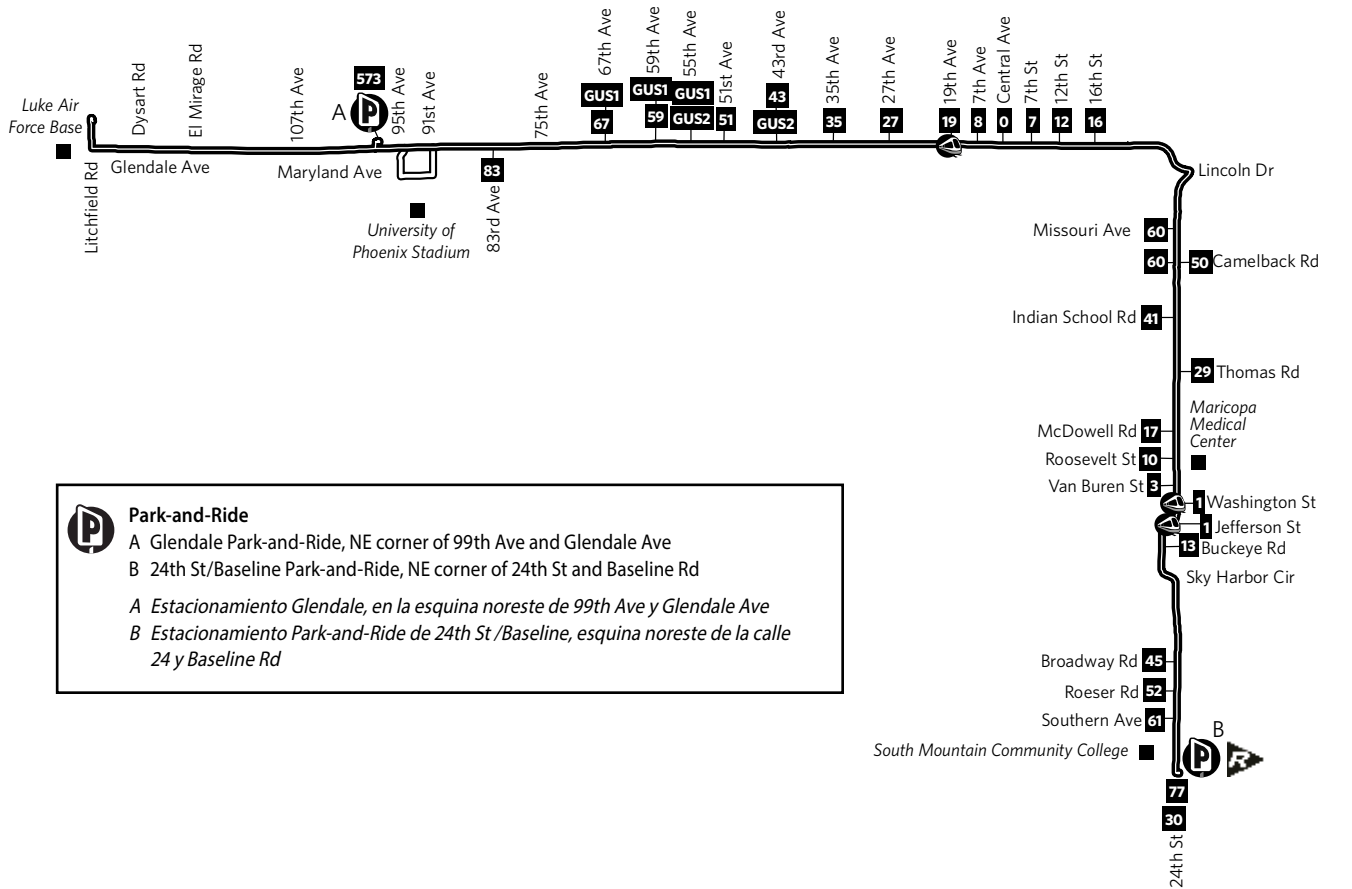

Route 70 — 24th Street/Glendale Avenue

P **Park-and-Ride**
A Glendale Park-and-Ride, NE corner of 99th Ave and Glendale Ave
B 24th St/Baseline Park-and-Ride, NE corner of 24th St and Baseline Rd
A Estacionamiento Glendale, en la esquina noreste de 99th Ave y Glendale Ave
B Estacionamiento Park-and-Ride de 24th St /Baseline, esquina noreste de la calle 24 y Baseline Rd

Monday-Friday Eastbound Lunes a Viernes, Rumbo al este

LUKE AFB COMMISSARY	GLEN HARBOR BLVD & GLENDALE AVE	GLENDALE PARK-AND-RIDE	95TH AVE & MARYLAND AVE	83RD AVE & GLENDALE AVE	67TH AVE & GLENDALE AVE	43RD AVE & GLENDALE AVE	19TH AVE & GLENDALE AVE	CENTRAL AVE & GLENDALE AVE	24TH ST & CAMELBACK RD	24TH ST & THOMAS RD	24TH ST & VAN BUREN ST	24TH ST & BROADWAY RD	24TH ST/BASELINE PARK-AND-RIDE
							3:55	4:02	4:17	4:26	4:35	4:47	4:55
							4:13	4:25	4:32	4:47	4:56	5:05	5:17
							4:43	4:55	5:02	5:17	5:26	5:35	5:47
		4:41		4:50	4:58	5:13	5:25	5:32	5:47	5:56	6:06	6:18	6:26
		5:01		5:10	5:18	5:33	5:45	5:52	6:08	6:18	6:28	6:40	6:48
		5:20		5:29	5:37	5:52	6:05	6:13	6:30	6:40	6:50	7:02	7:10
5:37	5:47	5:27	5:32	5:41	5:49	6:04	6:20	6:28	6:45	6:55	7:05	7:17	7:25
				5:55	6:03	6:19	6:35	6:43	7:00	7:10	7:20	7:32	7:40
		5:55	6:00	6:09	6:18	6:34	6:50	6:58	7:15	7:25	7:35	7:47	7:55
		6:14		6:24	6:33	6:49	7:05	7:13	7:30	7:40	7:50	8:02	8:10
		6:25	6:30	6:39	6:48	7:04	7:20	7:28	7:45	7:55	8:05	8:17	8:25

F These trips operate on Friday only. Estos viajes operan sólo los viernes.

Effective/Validéz: **October 23, 2017**

Route 70 — 24th Street/Glendale Avenue

Monday-Friday Eastbound Lunes a Viernes, Rumbo al este