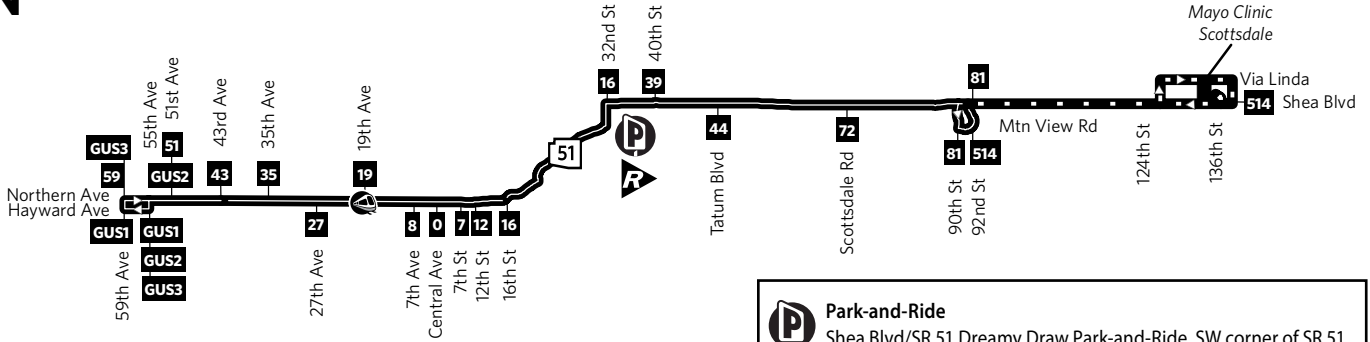

Route 80 — Northern/Shea

P **Park-and-Ride**
 Shea Blvd/SR 51 Dreamy Draw Park-and-Ride, SW corner of SR 51 and Shea Blvd

Estacionamiento Shea Blvd/SR 51 Dreamy Draw, esquina suroeste de autopista SR 51 y Shea Blvd

Monday-Friday Eastbound Lunes a Viernes, Rumbo al este

59TH AVE & NORTHERN AVE	43RD AVE & NORTHERN AVE	19TH AVE & NORTHERN AVE	CENTRAL AVE & NORTHERN AVE	32ND ST & SHEA BLVD	64TH ST & SHEA BLVD	SHEA BLVD & SCOTTSDALE RD	90TH ST & SHEA BLVD	90TH ST & MOUNTAIN VIEW RD	124TH ST & VIA LINDA	MAYO CLINIC SCOTTSDALE
	4:00	4:11	4:15	4:27	4:38					
	4:30	4:41	4:45	4:57	5:08					
4:53	5:00	5:11	5:15	5:27	5:38	5:42	5:49	5:50		
5:23	5:30	5:41	5:45	5:57	6:08	6:12	6:19	6:20		
5:49	5:56	6:10	6:15	6:27	6:38	6:42	6:49	6:50	7:02	7:12
6:16	6:24	6:40	6:45	6:57	7:08	7:12	7:19	7:20	7:32	7:42
6:46	6:54	7:10	7:15	7:27	7:38	7:42	7:49	7:50	8:02	8:12
7:16	7:24	7:40	7:45	7:57	8:08	8:12	8:19	8:20	8:32	8:42
7:46	7:54	8:10	8:15	8:27	8:38	8:42	8:49	8:50		
8:16	8:24	8:40	8:45	8:57	9:08	9:12	9:19	9:20		
8:48	8:56	9:10	9:15	9:27	9:38	9:42	9:49	9:50		
9:19	9:27	9:40	9:45	9:57	10:08	10:12	10:19	10:20		
9:49	9:57	10:10	10:15	10:27	10:38	10:42	10:49	10:50		
10:19	10:27	10:40	10:45	10:57	11:08	11:12	11:19	11:20		
10:49	10:57	11:10	11:15	11:27	11:38	11:42	11:49	11:50		
11:19	11:27	11:40	11:45	11:57	12:08	12:12	12:19	12:20		
11:49	11:57	12:10	12:15	12:27	12:38	12:42	12:49	12:50		
12:19	12:27	12:40	12:45	12:57	1:08	1:12	1:22	1:23		
12:49	12:57	1:10	1:15	1:27	1:38	1:42	1:52	1:53		
1:18	1:27	1:40	1:45	1:57	2:08	2:12	2:22	2:23	2:38	2:50
1:48	1:57	2:10	2:15	2:27	2:38	2:42	2:52	2:53		
2:18	2:27	2:40	2:45	2:57	3:08	3:12	3:22	3:23	3:38	3:50
2:48	2:57	3:10	3:15	3:27	3:38	3:42	3:52	3:53	4:08	4:20
3:18	3:27	3:40	3:45	3:57	4:08	4:12	4:22	4:23		