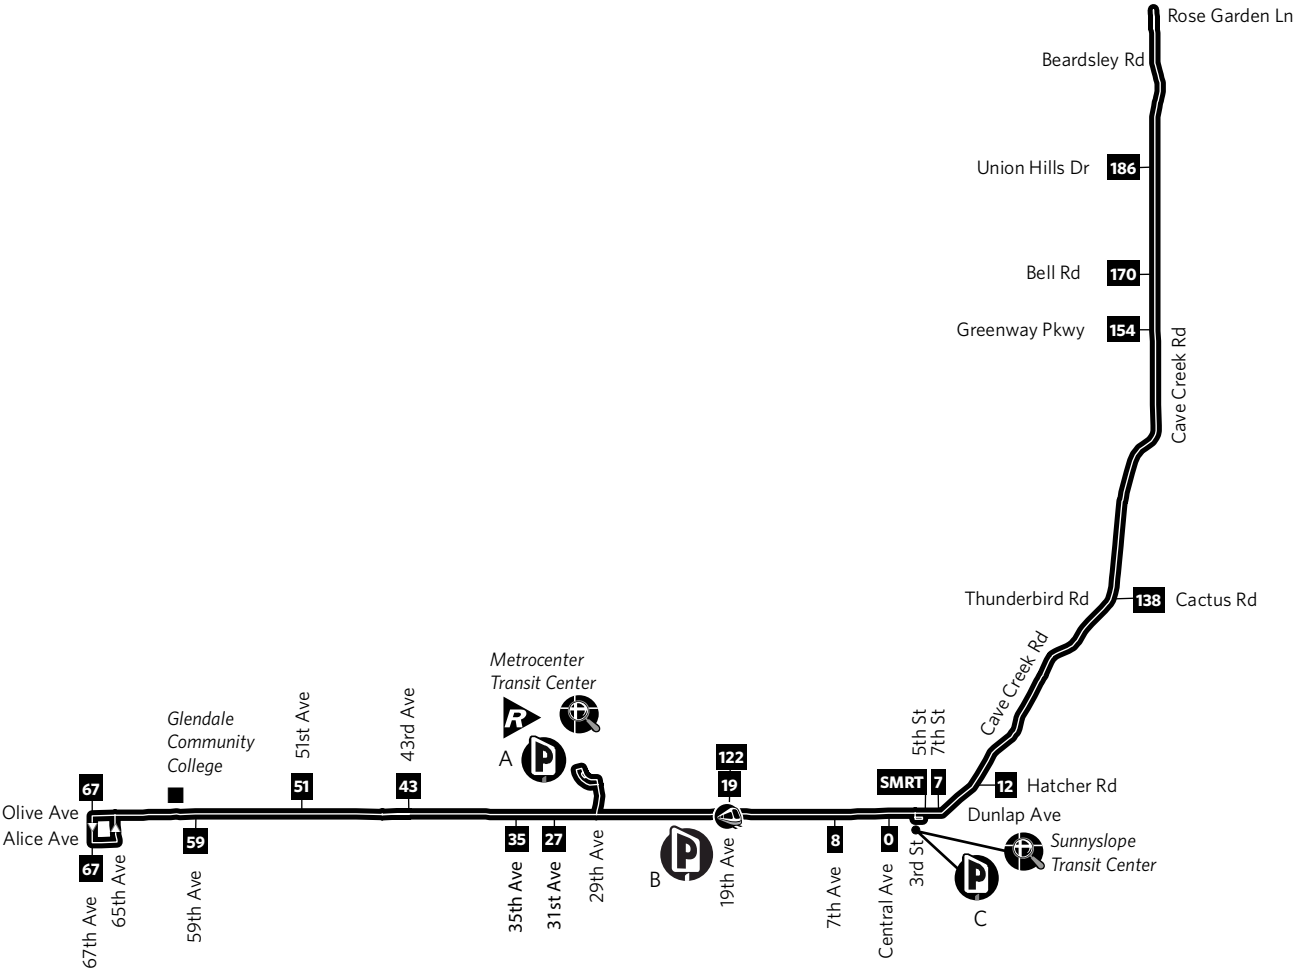

Route 90 — Dunlap/Cave Creek

Park-and-Ride

- A Metrocenter Transit Center, SW corner of mall parking lot
- B 19th Ave/Dunlap Park-and-Ride, SW corner of 19th Ave and Dunlap Ave
- C Sunnyslope Transit Center, ½ block south of Dunlap Ave on 3rd St

A Centro de Transporte Metrocenter, esquina suroeste del estacionamiento del centro comercial
B Estacionamiento de 19th Ave/Dunlap, esquina suroeste de 19th Ave y Dunlap Ave
C Centro de Transporte Sunnyslope, ½ cuadra al Sur de Dunlap Ave en 3rd St