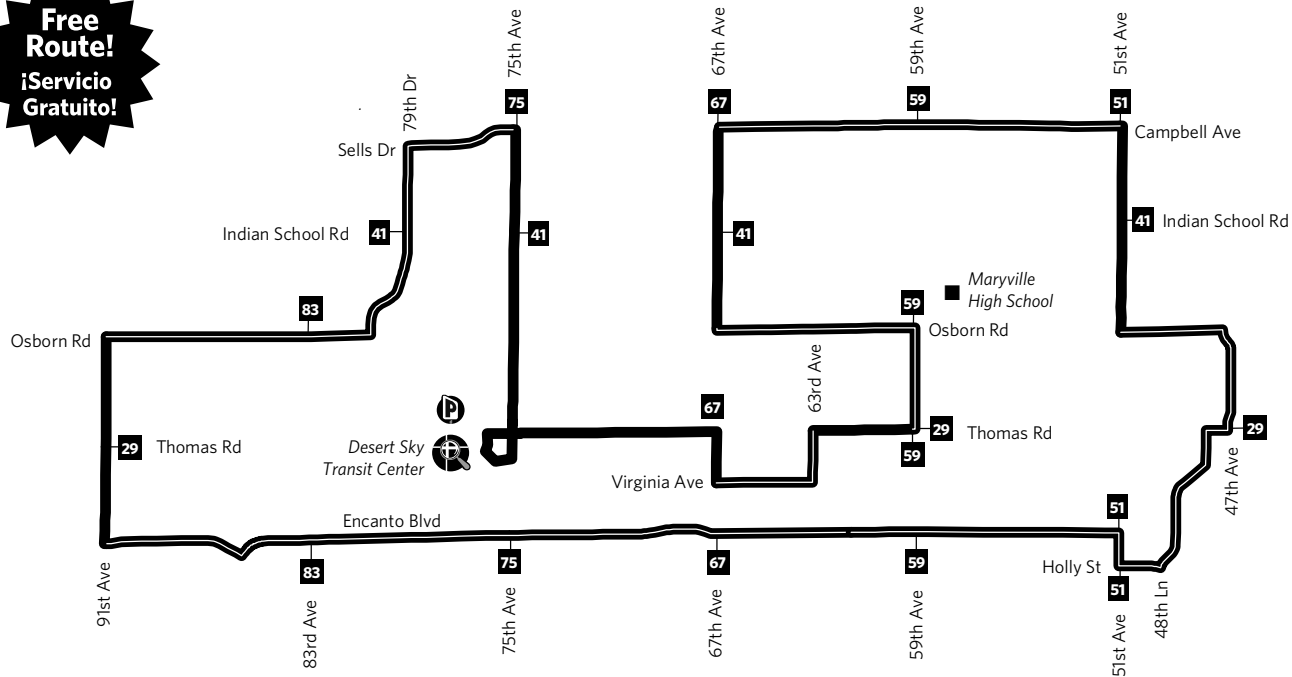

Phoenix Neighborhood Circulator MARY

Free Route!
¡Servicio Gratuito!

P **Park-and-Ride**
Desert Sky Transit Center, SE corner of Thomas Rd and 79th Ave
Estacionamiento Desert Sky, esquina sureste de Thomas Rd y 79th Ave

Legend

-  MARY Designated Bus Stop Zone
-  Flag Stop Zone
-  51 Transfer Point

MARY is a free neighborhood circulator service provided by Phoenix Public Transit. Mini-buses travel the 21-mile route in both directions every hour. Travel time to and from Desert Sky Mall is about one hour and 15 minutes.

On major streets, please wait at designated bus stops. On neighborhood streets, flag down the mini-bus to have it stop for you.

MARY es un servicio gratuito de transporte para los vecindarios ofrecido por el sistema de transporte público Phoenix Public Transit. Cada ahora, los minibuses recorren la ruta de 21 millas en ambas direcciones. El viaje de ida y vuelta de Desert Sky Mall es aproximadamente 1 hora y 15 minutos.

Sunday Counterclockwise

Domingo, en sentido contrario a las agujas del reloj

DESERT SKY TC	83RD AVE & OSBORN RD	75TH AVE & ENCANTO BLVD	55TH AVE & ENCANTO BLVD	51ST AVE & INDIAN SCHOOL RD	67TH AVE & CAMPBELL AVE	59TH AVE & THOMAS RD	DESERT SKY TC
6:30	6:46	7:04	7:15	7:28	7:39	7:50	8:02
7:30	7:46	8:04	8:15	8:28	8:39	8:50	9:02
8:30	8:46	9:04	9:15	9:28	9:39	9:50	10:02
Service continues every 60 minutes until the times listed below. El servicio continúa cada 60 minutos hasta las horas indicadas abajo.							
4:30	4:46	5:04	5:15	5:28	5:39	5:50	6:02