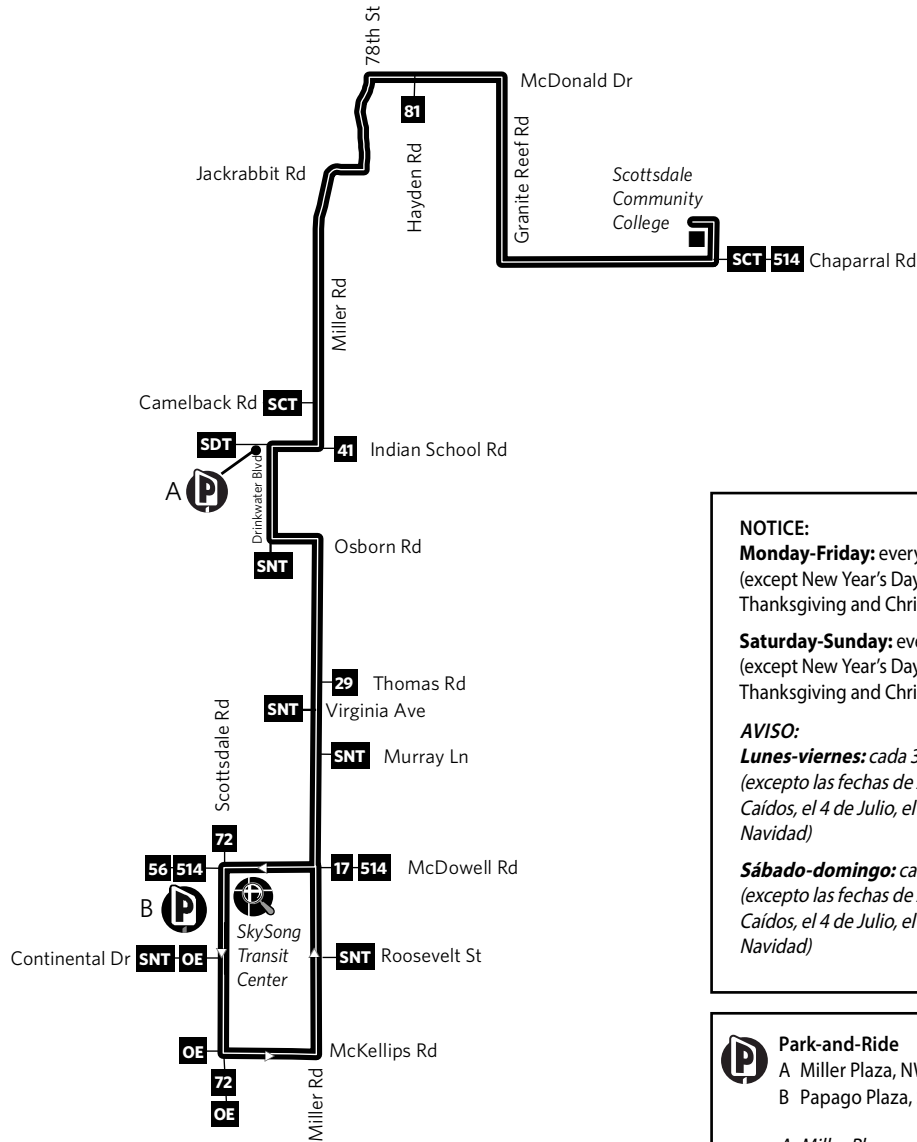

Scottsdale Miller Road Trolley

See fold-out map for routes serving this area.
Vea el mapa desplegable para las rutas que sirven esta área.

NOTICE:

Monday-Friday: every 30 minutes from 5:20 a.m. to 11:10 p.m. (except New Year's Day, Memorial Day, July 4th, Labor Day, Thanksgiving and Christmas).

Park-and-Ride

- A Miller Plaza, NW corner of Miller Rd and Montecito Ave
- B Papago Plaza, SW corner of McDowell Rd and Scottsdale Rd

A Miller Plaza, esquina noroeste de Miller Rd y Montecito Ave
B Papago Plaza, esquina suroeste de McDowell Rd y Scottsdale Rd

Scottsdale Miller Road Trolley

Monday-Friday Northbound

Lunes a Viernes, Rumbo al norte

SCOTTSDALE RD & MCDOWELL RD	MILLER RD & MCDOWELL RD	MILLER RD & INDIAN SCHOOL RD	HAYDEN RD & MCDONALD DR	GRANITE REEF RD & CHAPARRAL RD	SCOTTSDALE COMM COLLEGE
5:21	5:29	5:39	5:49	5:52	5:58
5:51	5:59	6:09	6:19	6:22	6:28
6:21	6:29	6:39	6:49	6:52	6:58
Service continues every 30 minutes until the times listed below. El servicio continúa cada 30 minutos hasta las horas indicadas abajo.					
9:51	9:59	10:09	10:19	10:22	10:28

Monday-Friday Southbound

Lunes a Viernes, Rumbo al sur

SCOTTSDALE COMM COLLEGE	GRANITE REEF RD & CHAPARRAL RD	HAYDEN RD & MCDONALD DR	MILLER RD & INDIAN SCHOOL RD	MILLER RD & MCDOWELL RD	SCOTTSDALE RD & MCDOWELL RD
5:08	5:14	5:17	5:27	5:37	5:40
5:38	5:44	5:47	5:57	6:07	6:10
6:08	6:14	6:17	6:27	6:37	6:40
Service continues every 30 minutes until the times listed below. El servicio continúa cada 30 minutos hasta las horas indicadas abajo.					
9:38	9:44	9:47	9:57	10:07	10:10
10:08	10:14	10:17	10:27	10:37	10:40
10:38	10:44	10:47	10:57	11:07	11:10