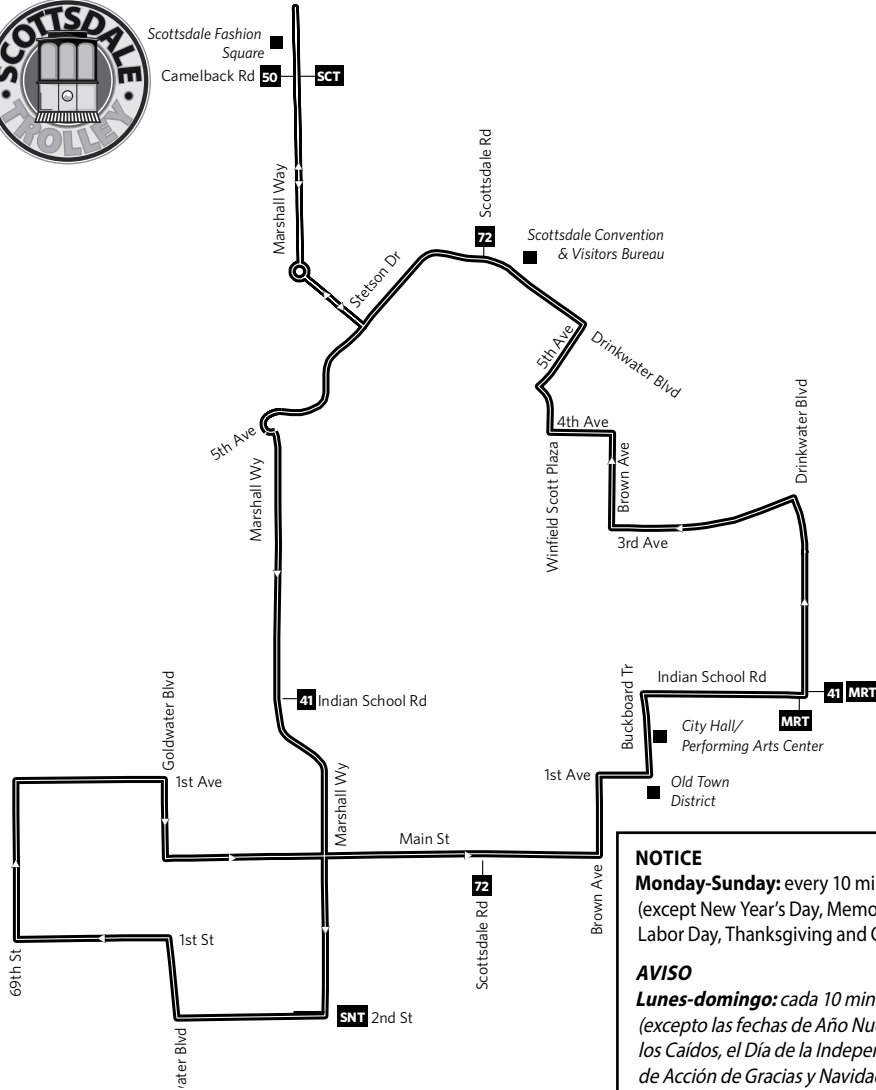

Scottsdale Downtown Trolley

Free Route!
¡Servicio Gratuito!

NOTICE
Monday-Sunday: every 10 minutes from 10 a.m. to 9 p.m. (except New Year's Day, Memorial Day, Independence Day, Labor Day, Thanksgiving and Christmas)

Monday-Friday Counterclockwise—Lunes a Viernes, en sentido contrario a las agujas del reloj

WESTERN MUSEUM SCOTTSDALE	1ST AVE & BROWN ST	SCOTTSDALE FASHION SQUARE	WESTERN MUSEUM SCOTTSDALE
10:05	10:13	10:20	10:28
10:15	10:23	10:30	10:38
10:25	10:33	10:40	10:48
Service continues every 10 minutes until the times listed below. El servicio continúa cada 10 minutos hasta las horas indicadas abajo.			
8:55	9:03	9:10	