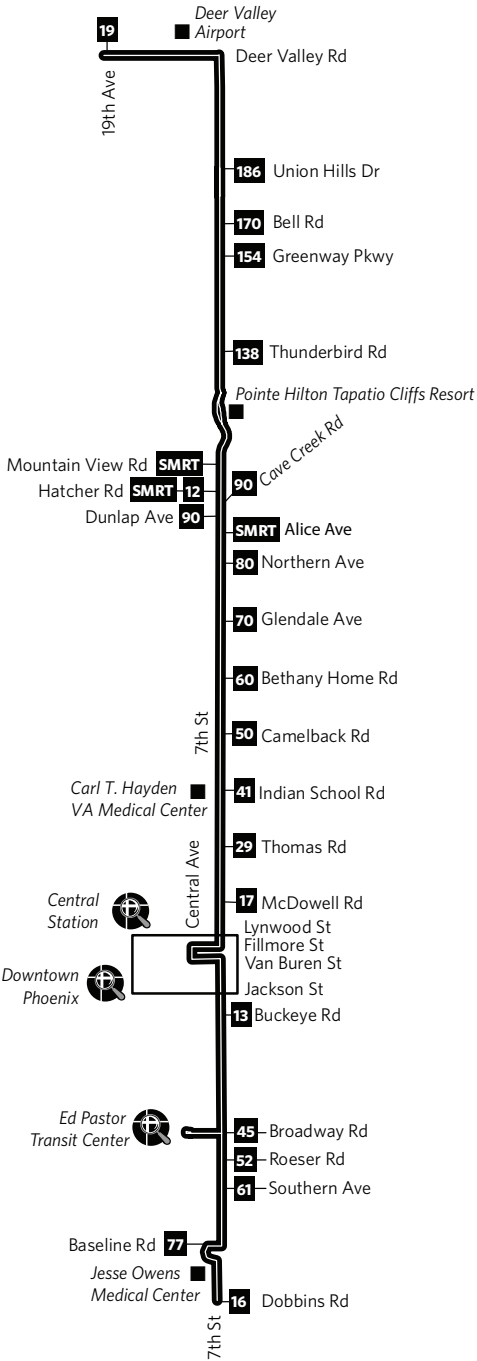

Route 7 — 7th Street

 See fold-out map for routes serving this area.
 Vea el mapa desplegable para las rutas que sirven esta área.

Route 7 — 7th Street

Monday-Friday Northbound Lunes a Viernes, Rumbo al norte

Route 7 — 7th Street

Monday-Friday Northbound

Lunes a Viernes, Rumbo al norte

7TH ST & DOBBINS RD	7TH ST & SOUTHERN AVE	ED PASTOR TC	7TH ST & BUCKEYE RD	CENTRAL STATION	7TH ST & THOMAS RD	7TH ST & CAMELBACK RD	7TH ST & GLENDALE AVE	7TH ST & DUNLAP AVE	7TH ST & THUNDERBIRD RD	7TH ST & UNION HILLS DR	7TH ST & DEER VALLEY RD	19TH AVE & DEER VALLEY RD
10:31	10:39	10:45	10:55	11:02	11:13	11:20	11:27	11:34	11:42	11:52	11:59	12:07
11:01	11:09	11:15	11:25	11:32	11:43	11:50	11:57	12:04	12:12	12:22	12:29	12:37
11:31	11:39	11:45	11:55	12:02	12:13	12:20	12:27	12:34	12:42	12:52	12:59	1:07
12:01	12:09	12:15	12:25	12:32	12:43	12:50	12:57	1:04	1:12	1:22	1:29	1:37
F 12:31	12:39	12:45	12:55	1:02	1:13	1:20	1:27	1:34	1:42	1:52	1:59	2:07
F 1:01	1:09	1:15	1:25	1:32	1:43	1:50	1:57	2:04	2:12	2:22	2:29	2:37
F 1:31	1:39	1:45	1:55	2:02	2:13	2:20	2:27	2:34	2:42	2:52	2:59	3:07
F 2:01	2:09	2:15	2:25	2:32	2:43	2:50	2:57	3:04	3:12	3:22	3:29	3:37