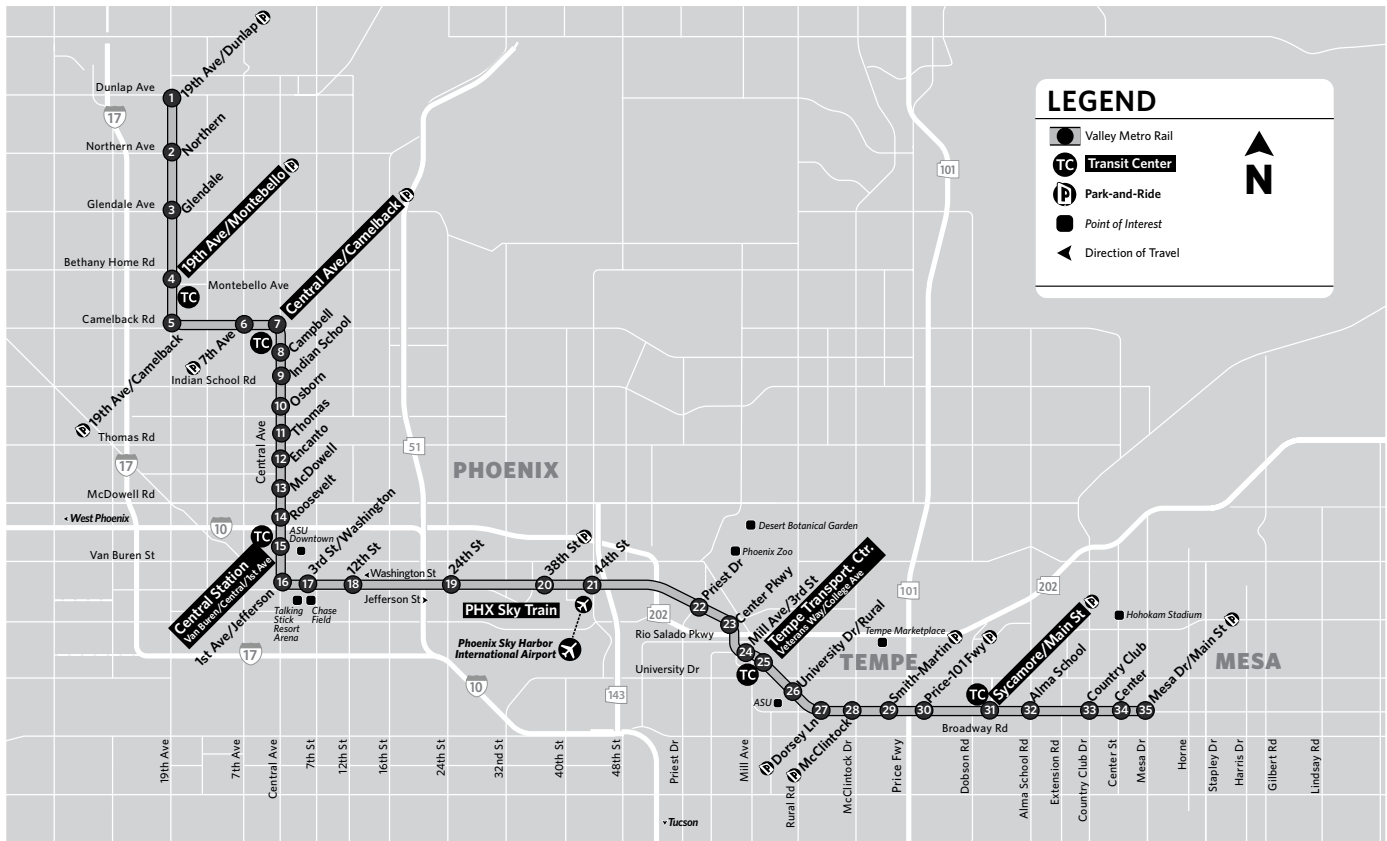

Valley Metro Rail

Light Rail Stations with Connecting Bus Routes

- | | | | |
|---|--|---|---|
| 1. 19th Ave/Dunlap
Bus Routes: 19, 90, 122 | 12. Encanto/Central Ave
Bus Route: 0 | 17. 3rd St/Washington
3rd St/Jefferson
Bus Routes: 0, 1, 3, 7, 8, 10, DASH, GAL, 514, 520, 521, 522, 531, 533, 535, 541, 542, 562, 563, 571, 573, 575, RAPID: 1-10 East, 1-10 West, 1-17, SR 51 | 26. University Dr/Rural
Bus Routes: 30, 62, 72, Orbit: Mars, Mercury |
| 2. Northern/19th Ave
Bus Routes: 19, 80 | 13. McDowell/Central Ave
Bus Routes: 0, 17 | 18. 12th St/Washington
12th St/Jefferson
Bus Routes: 1, 12, RAPID: SR 51 | 27. Dorsey/Apache Blvd
Bus Route: 81 |
| 3. Glendale/19th Ave
Bus Routes: 19, 70 | 14. Roosevelt/Central Ave
Bus Routes: 0, 10 | 19. 24th St/Washington
24th St/Jefferson
Bus Routes: 1, 70 | 28. McClintock/Apache Blvd
Bus Route: 81 |
| 4. 19th Ave/Montebello
Bus Routes: 15, 19, 60 | 15. Van Buren/Central Ave
Van Buren/1st Ave
Bus Routes: 0, 1, 3, 7, 8, 10, DASH, GAL, 514, 520, 521, 522, 531, 533, 535, 541, 542, 562, 563, 571, 573, 575, RAPID: 1-10 East, 1-10 West, 1-17, SR 51 | 20. 38th St/Washington
Bus Route: 1, 32 | 29. Smith-Martin/Apache Blvd
Bus Route: 40 |
| 5. 19th Ave/Camelback
Bus Routes: 19, 50 | 16. Washington/Central Ave
Jefferson/1st Ave
Bus Routes: 0, 8, DASH, GAL, 514, 520, 521, 522, 531, 533, 535, 541, 542, 562, 563, 571, 573, 575, RAPID: 1-10 East, 1-10 West, 1-17, SR 51, Central South Mountain East, Central South Mountain West | 21. 44th St/Washington
Bus Routes: 1, 32, 44, PHX SkyTrain (Airport Access) | 30. Price-101 Freeway/Apache Blvd
Bus Route: 40 |
| 6. 7th Ave/Camelback
Bus Routes: 8, 50 | | 22. Priest Dr/Washington
Bus Routes: 1, 56 | 31. Sycamore/Main St
Bus Routes: 30, 40, 45, 96 |
| 7. Central Ave/Camelback
Bus Routes: 0, 50 | | 23. Center Pkwy/Washington
Bus Route: Orbit: Earth | 32. Alma School/Main St
Bus Routes: 40, 104 |
| 8. Campbell/Central Ave
Bus Route: 0 | | 24. Mill Ave/Third St
Bus Route: Orbit: Earth | 33. Country Club/Main St
Bus Routes: 40, 112 |
| 9. Indian School/Central Ave
Bus Routes: 0, 41 | | 25. Veterans Way/College Ave
Bus Routes: 48, 62, 65, 66, 72, Orbit: Earth, Jupiter, Mars, Mercury, Venus | 34. Center/Main St
Bus Routes: 40, BUZZ (Centennial Way) |
| 10. Osborn/Central Ave
Bus Route: 0 | | | 35. Mesa Dr/Main St
Bus Routes: 40, 120 |
| 11. Thomas/Central Ave
Bus Routes: 0, 29 | | | |